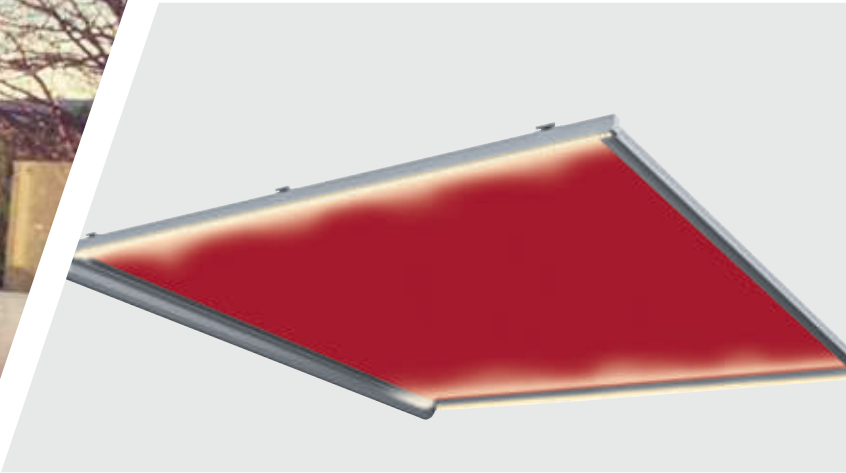

LED lighting

- Available as an option
- Two convenient models: LED strip light rail or integrated solution with LED strips